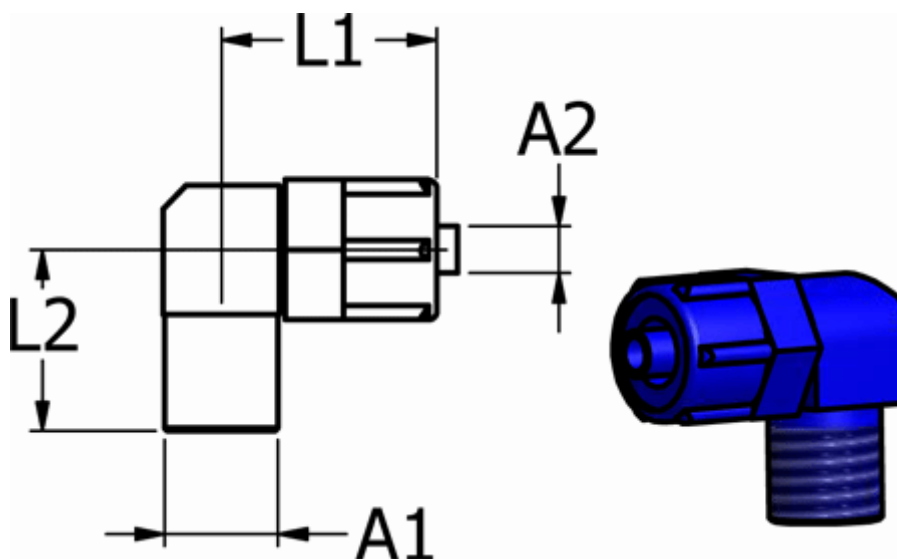

Article number: 58613766

Description: Push-on fitting POM 13.766, Ø8/6-R 1/4"
Elbow plastic, blue, conical thread

Measures

| | |
|---------------|--------|
| For hose A2 = | 8/6 |
| L1 = | 25 |
| L2 = | 20 |
| Thread A1 = | R 1/4" |